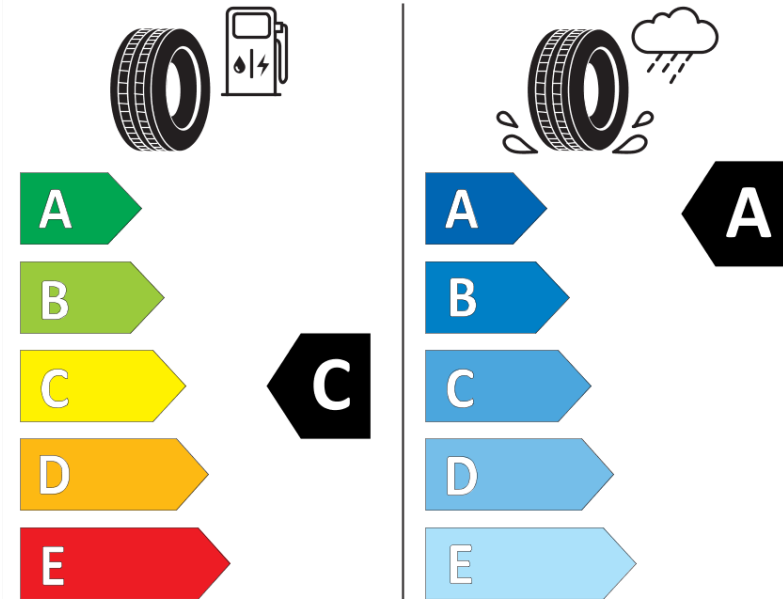

Product Information Sheet

Delegated Regulation (EU) 2020/740

Supplier name or trademark	MICHELIN
Commercial name or trade designation	AGILIS CROSSCLIMATE
Tyre type identifier	459665
Tyre size designation	195/65R16C
Load-capacity index	104
Load-capacity index (Load index for Dual mounting)	102
Speed category symbol	R
Fuel efficiency class	C
Wet grip class	A
External rolling noise class	B
External rolling noise value	73 dB
Severe snow tyre	Yes
Date of start of production	45/19
Date of end of production	
Additional information	195/65 R 16C 104/102R(100H) AGILIS CROSSCLIMATE MI
Load-capacity index (Single Load index for additional service description)	100
Load-capacity index (Dual Load index for additional service description)	

Speed category symbol (for Additional Service Description) **H**

ENERG

MICHELIN

459665

195/65R16C 104/102 R

C2

2020/740