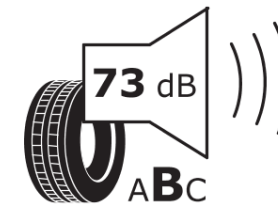

Product Information Sheet

Delegated Regulation (EU) 2020/740

Supplier name or trademark	MICHELIN
Commercial name or trade designation	AGILIS CROSSCLIMATE
Tyre type identifier	459665
Tyre size designation	195/65R16C
Load-capacity index	104
Load-capacity index (Load index for Dual mounting)	102
Speed category symbol	R
Fuel efficiency class	C
Wet grip class	A
External rolling noise class	B
External rolling noise value	73 dB
Severe snow tyre	Yes
Date of start of production	45/19
Date of end of production	
Additional information	195/65 R 16C 104/102R(100H) AGILIS CROSSCLIMATE MI
Load-capacity index (Single Load index for additional service description)	100
Load-capacity index (Dual Load index for additional service description)	

Speed category symbol (for Additional Service Description) **H**

ENERG

MICHELIN

459665

195/65R16C 104/102 R

C2

2020/740