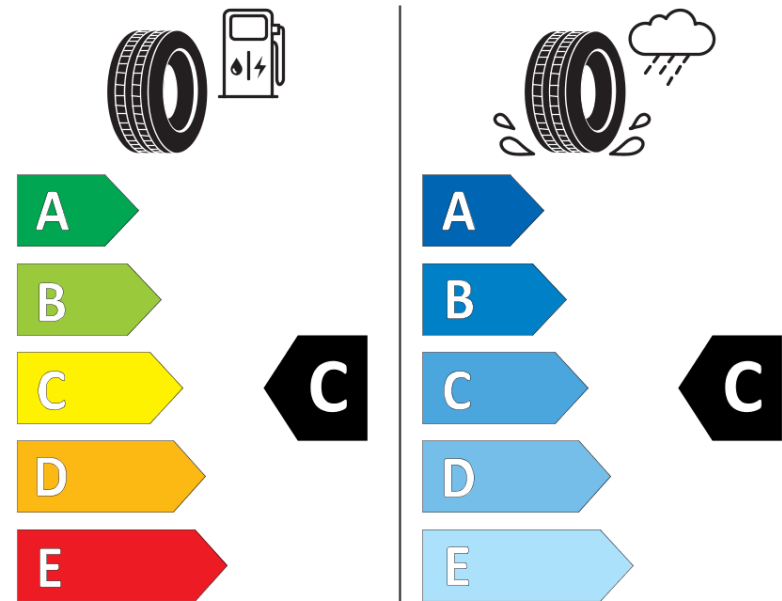

Product Information Sheet

Delegated Regulation (EU) 2020/740

Supplier name or trademark	MICHELIN
Commercial name or trade designation	PILOT ALPIN 5 NA6
Tyre type identifier	459799
Tyre size designation	245/35R20
Load-capacity index	95
Speed category symbol	V
Fuel efficiency class	C
Wet grip class	C
External rolling noise class	B
External rolling noise value	71 dB
Severe snow tyre	Yes
Ice tyre	No
Date of start of production	21/23
Date of end of production	
Load version	XL
Additional information	245/35 R20 95V XL TL PILOT ALPIN 5 NA6 MI

ENERG

MICHELIN

459799

245/35R20 95 V XL

C1