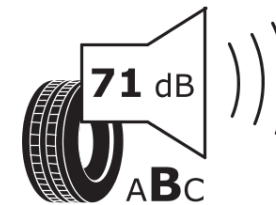

Product Information Sheet

Delegated Regulation (EU) 2020/740

Supplier name or trademark	MICHELIN
Commercial name or trade designation	PILOT ALPIN 5 NA6
Tyre type identifier	459799
Tyre size designation	245/35R20
Load-capacity index	95
Speed category symbol	V
Fuel efficiency class	C
Wet grip class	C
External rolling noise class	B
External rolling noise value	71 dB
Severe snow tyre	Yes
Ice tyre	No
Date of start of production	21/23
Date of end of production	
Load version	XL
Additional information	245/35 R20 95V XL TL PILOT ALPIN 5 NA6 MI

ENERG

MICHELIN

459799

245/35R20 95 V XL

C1

2020/740