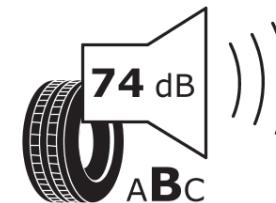

## Product Information Sheet

Delegated Regulation (EU) 2020/740

Supplier name or trademark	<b>MICHELIN</b>
Commercial name or trade designation	<b>PILOT SPORT EV A POL</b>
Tyre type identifier	<b>460628</b>
Tyre size designation	<b>295/35R21</b>
Load-capacity index	<b>107</b>
Speed category symbol	<b>W</b>
Fuel efficiency class	<b>B</b>
Wet grip class	<b>B</b>
External rolling noise class	<b>B</b>
External rolling noise value	<b>74 dB</b>
Severe snow tyre	<b>No</b>
Ice tyre	<b>No</b>
Date of start of production	<b>48/21</b>
Date of end of production	
Load version	<b>XL</b>
Additional information	<b>295/35 R21 107W XL TL PILOT SPORT EV ACOUSTIC POL MI</b>

# ENERG

**MICHELIN**

460628

295/35R21 107 W XL

C1

2020/740