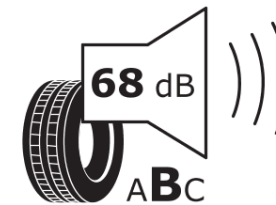

ENERG

STRIAL

464136

165/70R13 79 T

C1