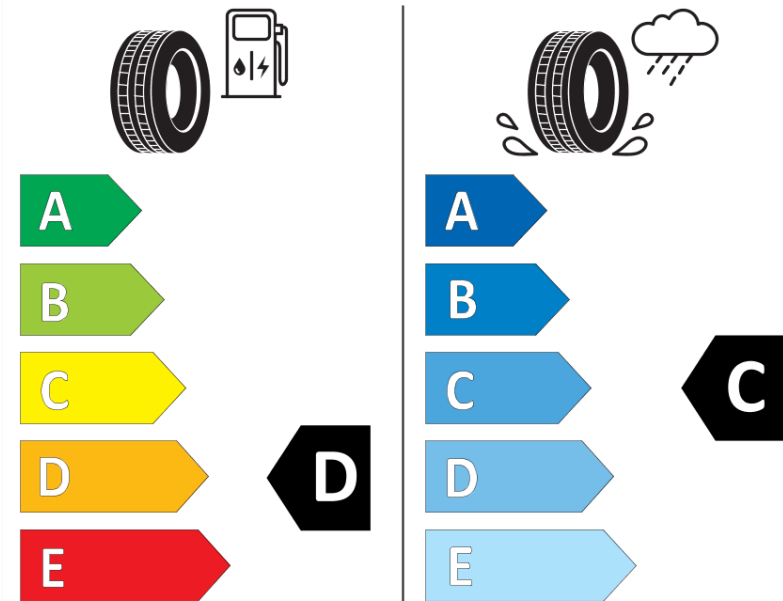

Product Information Sheet

Delegated Regulation (EU) 2020/740

Supplier name or trademark	STRIAL
Commercial name or trade designation	TOURING
Tyre type identifier	464136
Tyre size designation	165/70R13
Load-capacity index	79
Speed category symbol	T
Fuel efficiency class	D
Wet grip class	C
External rolling noise class	B
External rolling noise value	68 dB
Severe snow tyre	No
Ice tyre	No
Date of start of production	38/16
Date of end of production	
Load version	SL
Additional information	165/70 R13 79T TL TOURING S4

ENERG

STRIAL

464136

165/70R13 79 T

C1

2020/740