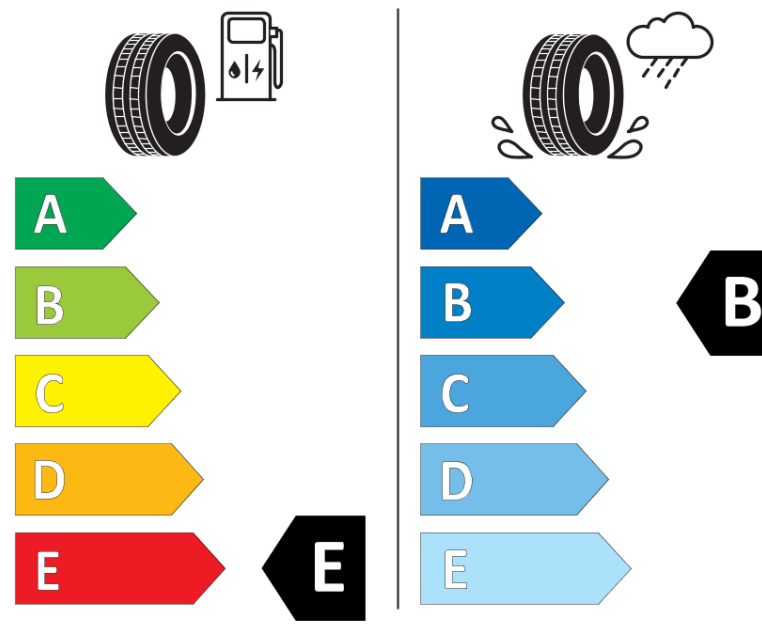

Product Information Sheet

Delegated Regulation (EU) 2020/740

Supplier name or trademark	BFGOODRICH
Commercial name or trade designation	ROUTE CONTROL D VG
Tyre type identifier	465545
Tyre size designation	205/75R17.5
Load-capacity index	124
Load-capacity index (Load index for Dual mounting)	122
Speed category symbol	M
Fuel efficiency class	E
Wet grip class	B
External rolling noise class	A
External rolling noise value	69 dB
Severe snow tyre	Yes
Date of start of production	17/16
Date of end of production	
Additional information	205/75R17.5 ROUTE CONTROL D TL 124/122M VG GO
Load-capacity index (Single Load index for additional service description)	
Load-capacity index (Dual Load index for additional service description)	
Speed category symbol (for Additional Service Description)	

ENERG

BFGOODRICH

465545

205/75R17.5 124/122 M

C3

2020/740