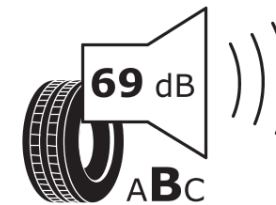

ENERG

MICHELIN

466061

235/45R20 100 V

C1