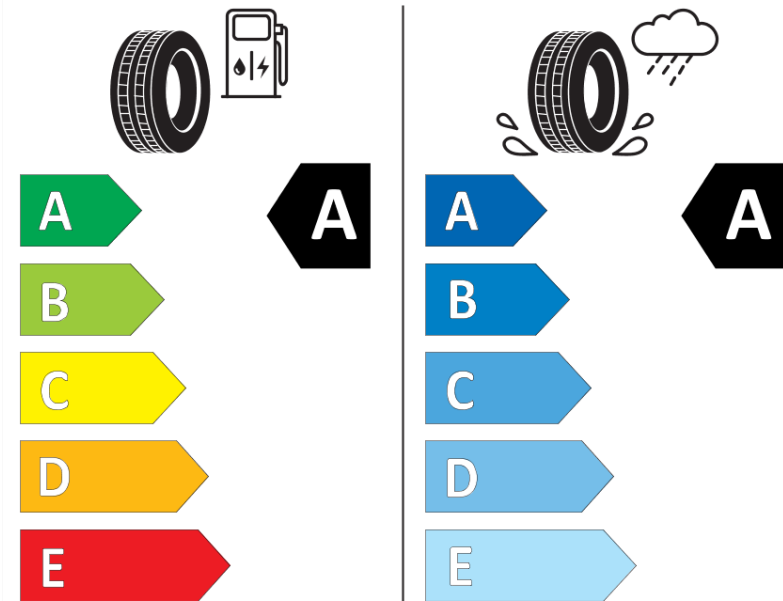

Product Information Sheet

Delegated Regulation (EU) 2020/740

Supplier name or trademark	MICHELIN
Commercial name or trade designation	PRIMACY 4 S1
Tyre type identifier	466061
Tyre size designation	235/45R20
Load-capacity index	100
Speed category symbol	V
Fuel efficiency class	A
Wet grip class	A
External rolling noise class	B
External rolling noise value	69 dB
Severe snow tyre	No
Ice tyre	No
Date of start of production	15/19
Date of end of production	
Load version	XL
Additional information	235/45 R20 100V XL TL PRIMACY 4 S1 MI

ENERG

MICHELIN

466061

235/45R20 100 V

C1

2020/740