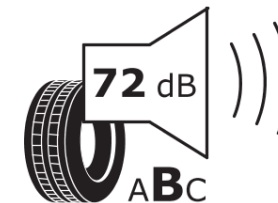

ENERG

TAURUS

467747

245/45R18 100 V

C1