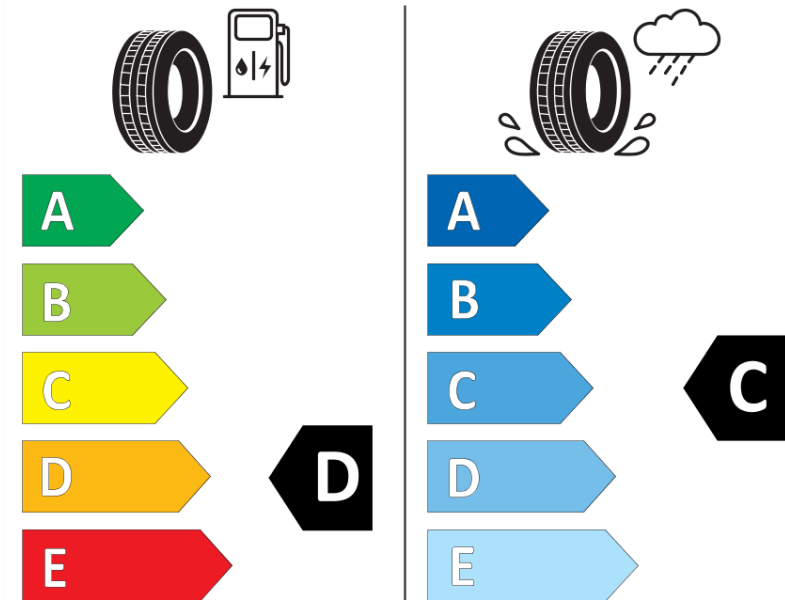

Product Information Sheet

Delegated Regulation (EU) 2020/740

Supplier name or trademark	TAURUS
Commercial name or trade designation	WINTER
Tyre type identifier	467747
Tyre size designation	245/45R18
Load-capacity index	100
Speed category symbol	V
Fuel efficiency class	D
Wet grip class	C
External rolling noise class	B
External rolling noise value	72 dB
Severe snow tyre	Yes
Ice tyre	No
Date of start of production	42/16
Date of end of production	
Load version	XL
Additional information	245/45 R18 100V XL TL WINTER TA

ENERG

TAURUS

467747

245/45R18 100 V

C1

2020/740