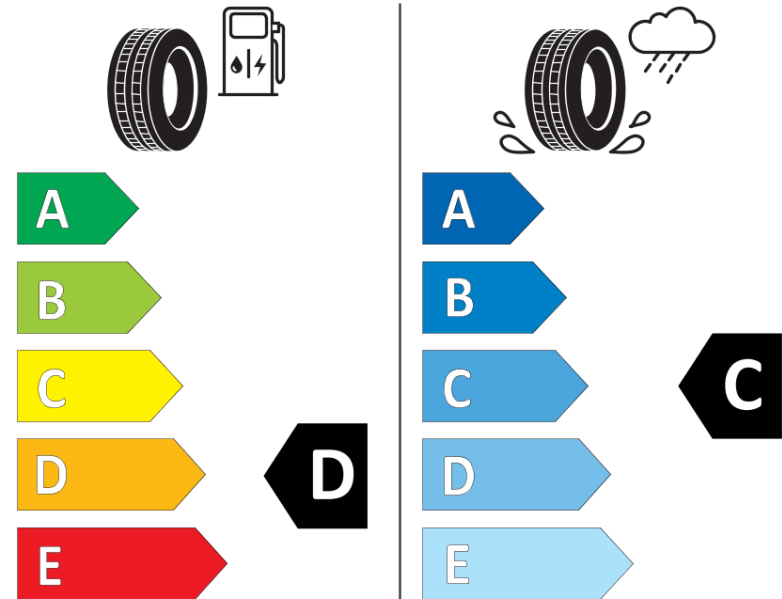

Product Information Sheet

Delegated Regulation (EU) 2020/740

Supplier name or trademark	MICHELIN
Commercial name or trade designation	ALPIN A4 MO
Tyre type identifier	469094
Tyre size designation	215/60R17
Load-capacity index	96
Speed category symbol	H
Fuel efficiency class	D
Wet grip class	C
External rolling noise class	B
External rolling noise value	70 dB
Severe snow tyre	Yes
Ice tyre	No
Date of start of production	29/11
Date of end of production	
Load version	SL
Additional information	215/60 R17 96H TL ALPIN A4 MO GRNX MI

ENERG

MICHELIN

469094

215/60R17 96 H

C1