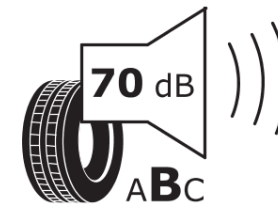

Product Information Sheet

Delegated Regulation (EU) 2020/740

Supplier name or trademark	MICHELIN
Commercial name or trade designation	ALPIN A4 MO
Tyre type identifier	469094
Tyre size designation	215/60R17
Load-capacity index	96
Speed category symbol	H
Fuel efficiency class	D
Wet grip class	C
External rolling noise class	B
External rolling noise value	70 dB
Severe snow tyre	Yes
Ice tyre	No
Date of start of production	29/11
Date of end of production	
Load version	SL
Additional information	215/60 R17 96H TL ALPIN A4 MO GRNX MI

ENERG

MICHELIN

469094

215/60R17 96 H

C1

2020/740