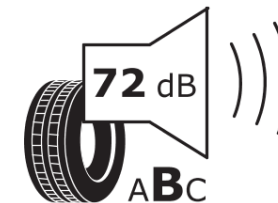

ENERG

TAURUS

469471

225/45R18 95 V

C1