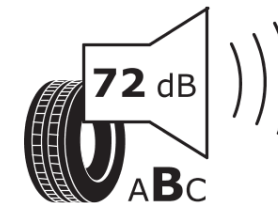

Product Information Sheet

Delegated Regulation (EU) 2020/740

Supplier name or trademark	TAURUS
Commercial name or trade designation	WINTER
Tyre type identifier	469721
Tyre size designation	205/55R16
Load-capacity index	91
Speed category symbol	T
Fuel efficiency class	D
Wet grip class	C
External rolling noise class	B
External rolling noise value	72 dB
Severe snow tyre	Yes
Ice tyre	No
Date of start of production	41/16
Date of end of production	
Load version	SL
Additional information	205/55 R16 91T TL WINTER TA

ENERG

TAURUS

469721

205/55R16 91 T

C1

2020/740