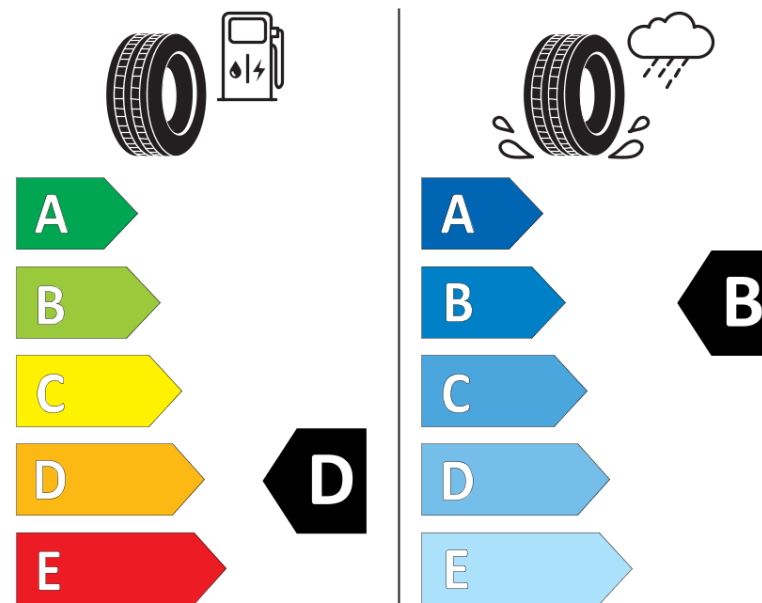

Product Information Sheet

Delegated Regulation (EU) 2020/740

Supplier name or trademark	ORIUM
Commercial name or trade designation	ROAD GO T VG
Tyre type identifier	471347
Tyre size designation	215/75R17.5
Load-capacity index	135
Load-capacity index (Load index for Dual mounting)	133
Speed category symbol	J
Fuel efficiency class	D
Wet grip class	B
External rolling noise class	A
External rolling noise value	69 dB
Severe snow tyre	No
Date of start of production	47/16
Date of end of production	
Additional information	215/75R17.5 ROAD GO T TL 135/133J VG OI
Load-capacity index (Single Load index for additional service description)	
Load-capacity index (Dual Load index for additional service description)	
Speed category symbol (for Additional Service Description)	

ENERG

ORIUM

471347

215/75R17.5 135/133 J

C3

2020/740