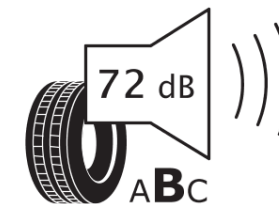

ENERG

MICHELIN

472405

285/45R20 112 V XL

C1