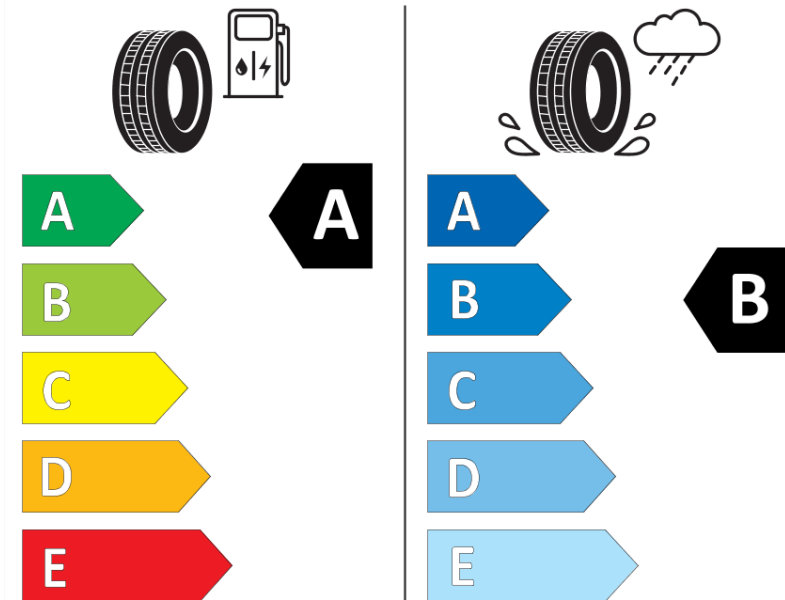

Product Information Sheet

Delegated Regulation (EU) 2020/740

| | |
|--------------------------------------|---|
| Supplier name or trademark | MICHELIN |
| Commercial name or trade designation | E PRIMACY |
| Tyre type identifier | 472405 |
| Tyre size designation | 285/45R20 |
| Load-capacity index | 112 |
| Speed category symbol | V |
| Fuel efficiency class | A |
| Wet grip class | B |
| External rolling noise class | B |
| External rolling noise value | 72 dB |
| Severe snow tyre | No |
| Ice tyre | No |
| Date of start of production | 04/24 |
| Date of end of production | |
| Load version | XL |
| Additional information | 285/45 R20 112V XL TL E PRIMACY VOL MI |

ENERG

MICHELIN

472405

285/45R20 112 V XL

C1

2020/740