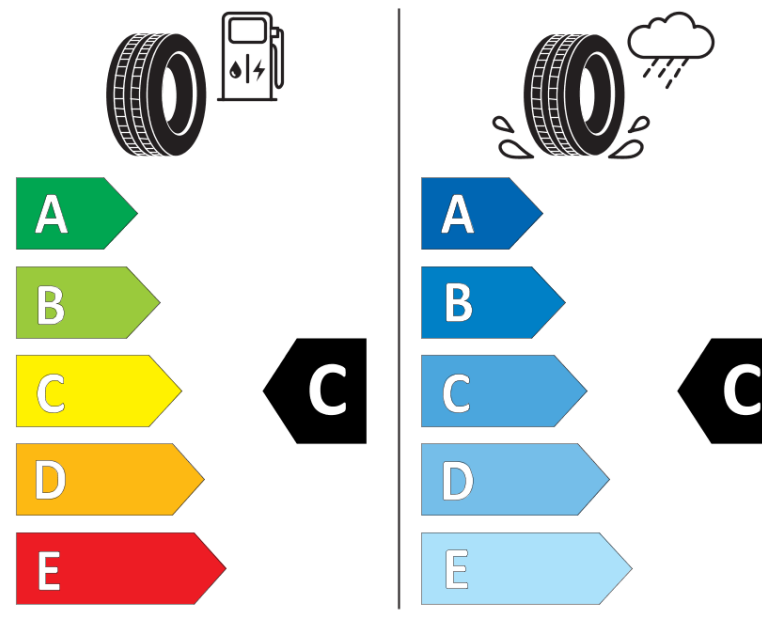

Product Information Sheet

Delegated Regulation (EU) 2020/740

Supplier name or trademark **RIKEN**

Commercial name or trade designation **ROAD READY S VM**

Tyre type identifier **472712**

Tyre size designation **265/70R19.5**

Load-capacity index **140**

Load-capacity index (Load index for Dual mounting) **138**

Speed category symbol **M**

Fuel efficiency class **C**

Wet grip class **C**

External rolling noise class **A**

External rolling noise value **68 dB**

Load-capacity index (Dual Load index for additional service description)

Speed category symbol (for Additional Service Description)

RIKEN

472712

265/70R19.5 140/138 M

C3

2020/740