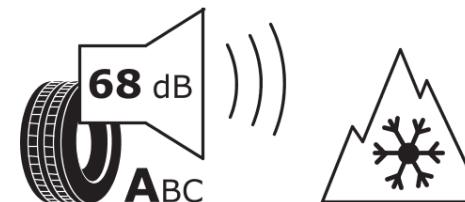

Load-capacity index (Dual Load index for additional service description)

Speed category symbol (for Additional Service Description)

RIKEN

472712

265/70R19.5 140/138 M

C3

2020/740