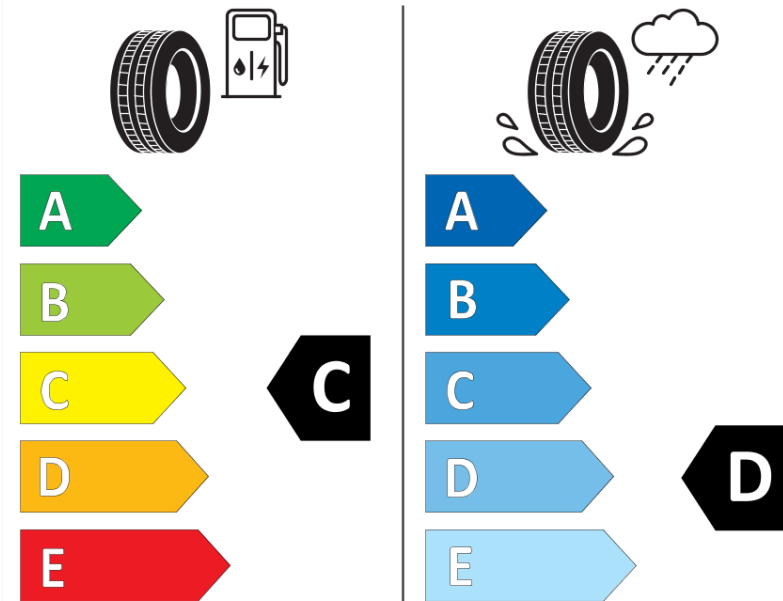

## Product Information Sheet

Delegated Regulation (EU) 2020/740

Supplier name or trademark	<b>MICHELIN</b>
Commercial name or trade designation	<b>PILOT ALPIN 5 MO1</b>
Tyre type identifier	<b>472792</b>
Tyre size designation	<b>265/35R20</b>
Load-capacity index	<b>99</b>
Speed category symbol	<b>V</b>
Fuel efficiency class	<b>C</b>
Wet grip class	<b>D</b>
External rolling noise class	<b>B</b>
External rolling noise value	<b>71 dB</b>
Severe snow tyre	<b>Yes</b>
Ice tyre	<b>No</b>
Date of start of production	<b>14/22</b>
Date of end of production	
Load version	<b>XL</b>
Additional information	<b>265/35 R20 99V XL TL PILOT ALPIN 5 MO1 MI</b>

# ENERG

**MICHELIN**

472792

265/35R20 99 V XL

C1

2020/740