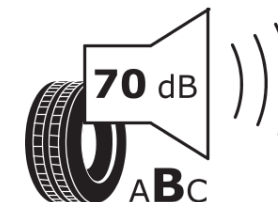

### Product Information Sheet

Delegated Regulation (EU) 2020/740

Supplier name or trademark	<b>STRIAL</b>
Commercial name or trade designation	<b>ALL SEASON</b>
Tyre type identifier	<b>472837</b>
Tyre size designation	<b>195/50R15</b>
Load-capacity index	<b>82</b>
Speed category symbol	<b>V</b>
Fuel efficiency class	<b>D</b>
Wet grip class	<b>C</b>
External rolling noise class	<b>B</b>
External rolling noise value	<b>70 dB</b>
Severe snow tyre	<b>Yes</b>
Ice tyre	<b>No</b>
Date of start of production	<b>20/18</b>
Date of end of production	
Load version	<b>SL</b>
Additional information	<b>195/50 R15 82V TL ALL SEASON S4</b>

# ENERG

**STRIAL**

472837

195/50R15 82 V

C1

2020/740