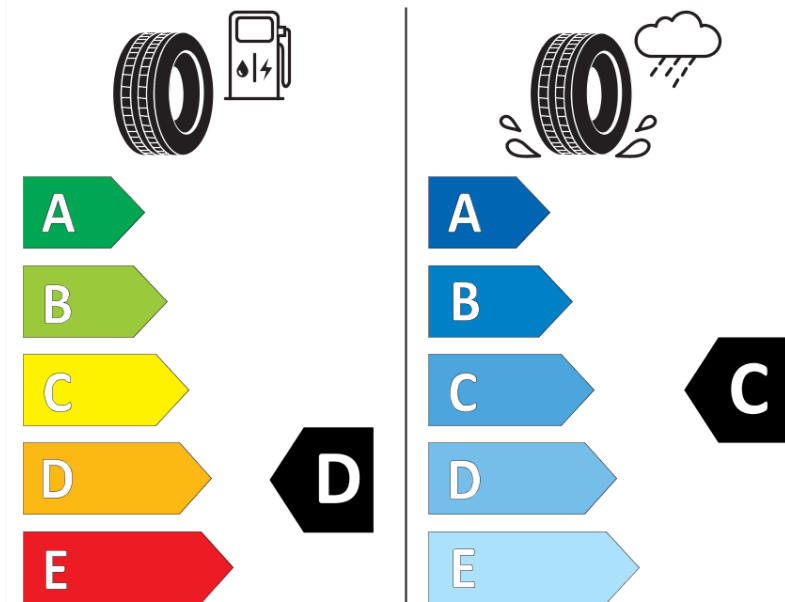

### Product Information Sheet

Delegated Regulation (EU) 2020/740

Supplier name or trademark	<b>STRIAL</b>
Commercial name or trade designation	<b>ALL SEASON</b>
Tyre type identifier	<b>472837</b>
Tyre size designation	<b>195/50R15</b>
Load-capacity index	<b>82</b>
Speed category symbol	<b>V</b>
Fuel efficiency class	<b>D</b>
Wet grip class	<b>C</b>
External rolling noise class	<b>B</b>
External rolling noise value	<b>70 dB</b>
Severe snow tyre	<b>Yes</b>
Ice tyre	<b>No</b>
Date of start of production	<b>20/18</b>
Date of end of production	
Load version	<b>SL</b>
Additional information	<b>195/50 R15 82V TL ALL SEASON S4</b>

# ENERG

**STRIAL**

472837

195/50R15 82 V

C1

2020/740