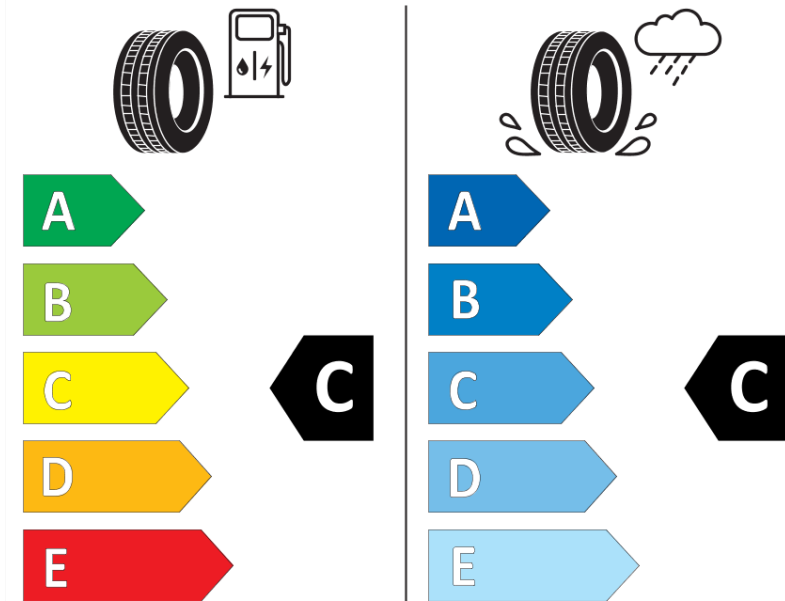

### Product Information Sheet

Delegated Regulation (EU) 2020/740

Supplier name or trademark	<b>TAURUS</b>
Commercial name or trade designation	<b>701</b>
Tyre type identifier	<b>472902</b>
Tyre size designation	<b>255/50R19</b>
Load-capacity index	<b>107</b>
Speed category symbol	<b>Y</b>
Fuel efficiency class	<b>C</b>
Wet grip class	<b>C</b>
External rolling noise class	<b>B</b>
External rolling noise value	<b>71 dB</b>
Severe snow tyre	<b>No</b>
Ice tyre	<b>No</b>
Date of start of production	<b>27/15</b>
Date of end of production	
Load version	<b>XL</b>
Additional information	<b>255/50 R19 107Y EXTRA LOAD TL 701 TA</b>

# ENERG

**TAURUS**

472902

255/50R19 107 Y

C1

2020/740