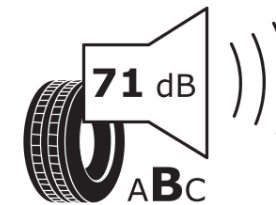

### Product Information Sheet

Delegated Regulation (EU) 2020/740

Supplier name or trademark	<b>TAURUS</b>
Commercial name or trade designation	<b>701</b>
Tyre type identifier	<b>472902</b>
Tyre size designation	<b>255/50R19</b>
Load-capacity index	<b>107</b>
Speed category symbol	<b>Y</b>
Fuel efficiency class	<b>C</b>
Wet grip class	<b>C</b>
External rolling noise class	<b>B</b>
External rolling noise value	<b>71 dB</b>
Severe snow tyre	<b>No</b>
Ice tyre	<b>No</b>
Date of start of production	<b>27/15</b>
Date of end of production	
Load version	<b>XL</b>
Additional information	<b>255/50 R19 107Y EXTRA LOAD TL 701 TA</b>

# ENERG

**TAURUS**

472902

255/50R19 107 Y

C1

2020/740