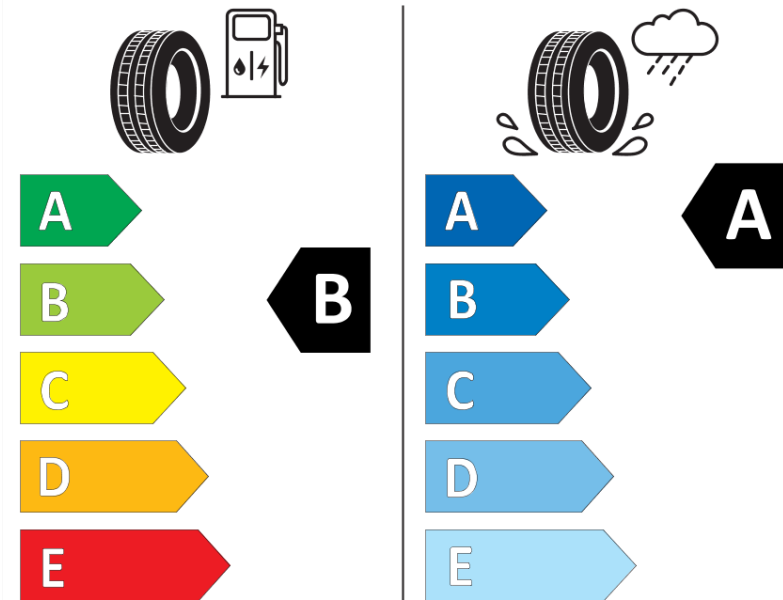

Product Information Sheet

Delegated Regulation (EU) 2020/740

Supplier name or trademark	MICHELIN
Commercial name or trade designation	PRIMACY 4 S1
Tyre type identifier	473717
Tyre size designation	255/45R20
Load-capacity index	101
Speed category symbol	V
Fuel efficiency class	B
Wet grip class	A
External rolling noise class	B
External rolling noise value	70 dB
Severe snow tyre	No
Ice tyre	No
Date of start of production	38/18
Date of end of production	
Load version	SL
Additional information	255/45 R20 101V TL PRIMACY 4 S1 MI

ENERG

MICHELIN

473717

255/45R20 101 V

C1