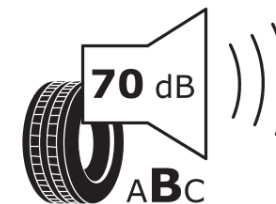

ENERG

MICHELIN

473717

255/45R20 101 V

C1