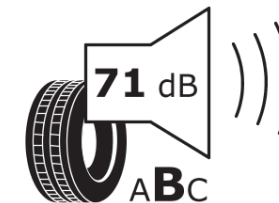

ENERGY

MICHELIN

474461

255/45R19 104 W XL

C1