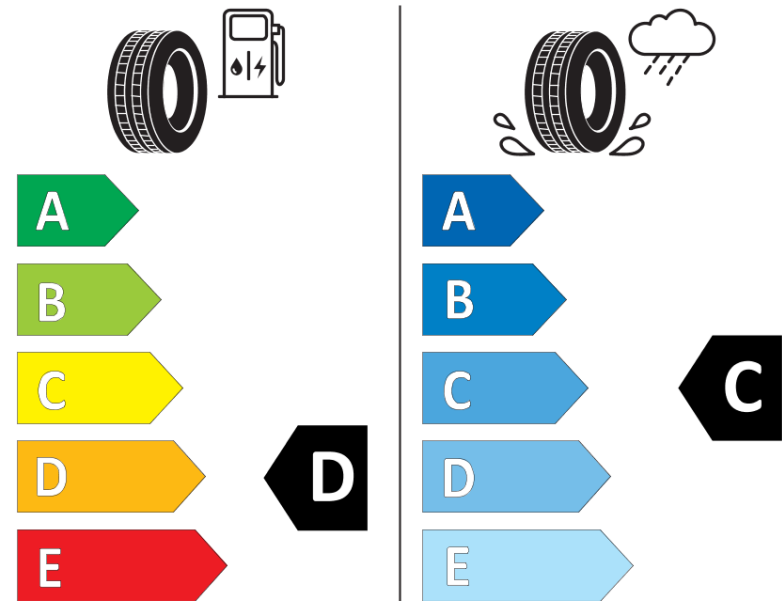

## Product Information Sheet

Delegated Regulation (EU) 2020/740

Supplier name or trademark	<b>MICHELIN</b>
Commercial name or trade designation	<b>CROSSCLIMATE2 A/W</b>
Tyre type identifier	<b>475422</b>
Tyre size designation	<b>245/55R19</b>
Load-capacity index	<b>107</b>
Speed category symbol	<b>V</b>
Fuel efficiency class	<b>D</b>
Wet grip class	<b>C</b>
External rolling noise class	<b>B</b>
External rolling noise value	<b>72 dB</b>
Severe snow tyre	<b>Yes</b>
Ice tyre	<b>No</b>
Date of start of production	<b>45/23</b>
Date of end of production	
Load version	<b>XL</b>
Additional information	<b>245/55R19 107V XL TL CROSSCLIMATE2 A/W MI</b>

# ENERG

**MICHELIN**

475422

245/55R19 107 V XL

C1

2020/740