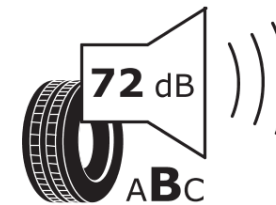

Product Information Sheet

Delegated Regulation (EU) 2020/740

Supplier name or trademark	MICHELIN
Commercial name or trade designation	CROSSCLIMATE2 A/W
Tyre type identifier	475422
Tyre size designation	245/55R19
Load-capacity index	107
Speed category symbol	V
Fuel efficiency class	D
Wet grip class	C
External rolling noise class	B
External rolling noise value	72 dB
Severe snow tyre	Yes
Ice tyre	No
Date of start of production	45/23
Date of end of production	
Load version	XL
Additional information	245/55R19 107V XL TL CROSSCLIMATE2 A/W MI

ENERG

MICHELIN

475422

245/55R19 107 V XL

C1

2020/740