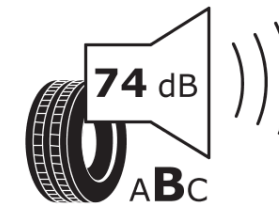

ENERG

MICHELIN

477308

285/40R21 109 Y

C1