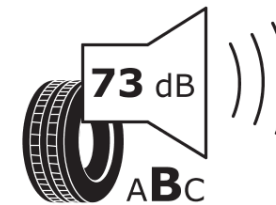

ENERG

MICHELIN

479037

285/40R23 111 Y XL

C1