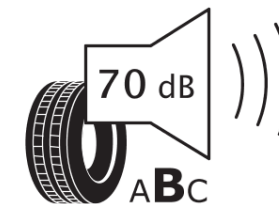

ENERG

MICHELIN

479976

245/40R21 100 W XL

C1