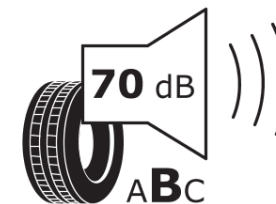

## Product Information Sheet

Delegated Regulation (EU) 2020/740

Supplier name or trademark	TAURUS
Commercial name or trade designation	701
Tyre type identifier	480119
Tyre size designation	235/60R18
Load-capacity index	103
Speed category symbol	V
Fuel efficiency class	D
Wet grip class	C
External rolling noise class	B
External rolling noise value	70 dB
Severe snow tyre	No
Ice tyre	No
Date of start of production	25/19
Date of end of production	
Load version	SL
Additional information	235/60 R18 103V TL 701 TA

# ENERG

TAURUS

480119

235/60R18 103 V

C1

2020/740