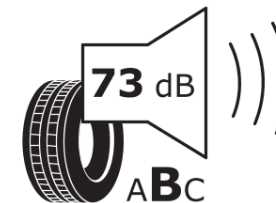

## Product Information Sheet

Delegated Regulation (EU) 2020/740

Supplier name or trademark	TAURUS
Commercial name or trade designation	701
Tyre type identifier	481371
Tyre size designation	285/50R20
Load-capacity index	116
Speed category symbol	V
Fuel efficiency class	C
Wet grip class	C
External rolling noise class	B
External rolling noise value	73 dB
Severe snow tyre	No
Ice tyre	No
Date of start of production	26/19
Date of end of production	
Load version	XL
Additional information	285/50 R20 116V XL TL 701 TA

# ENERG

TAURUS

481371

285/50R20 116 V

C1

2020/740