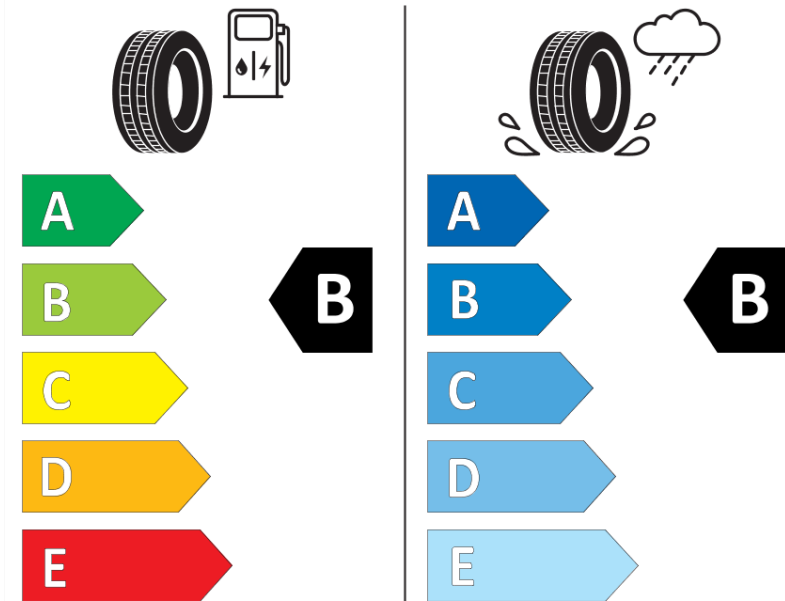

Product Information Sheet

Delegated Regulation (EU) 2020/740

Supplier name or trademark	MICHELIN
Commercial name or trade designation	PILOT SPORT 4 N0
Tyre type identifier	481723
Tyre size designation	295/40ZR19
Load-capacity index	108
Speed category symbol	(Y)
Fuel efficiency class	B
Wet grip class	B
External rolling noise class	B
External rolling noise value	73 dB
Severe snow tyre	No
Ice tyre	No
Date of start of production	20/14
Date of end of production	
Load version	XL
Additional information	295/40 ZR19 (108Y) EXTRA LOAD TL PILOT SPORT 4 N0 MI

ENERG

MICHELIN

481723

295/40ZR19 (108Y) XL

C1

2020/740