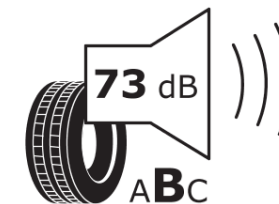

Product Information Sheet

Delegated Regulation (EU) 2020/740

Supplier name or trademark	MICHELIN
Commercial name or trade designation	PILOT SPORT 4 N0
Tyre type identifier	481723
Tyre size designation	295/40ZR19
Load-capacity index	108
Speed category symbol	(Y)
Fuel efficiency class	B
Wet grip class	B
External rolling noise class	B
External rolling noise value	73 dB
Severe snow tyre	No
Ice tyre	No
Date of start of production	20/14
Date of end of production	
Load version	XL
Additional information	295/40 ZR19 (108Y) EXTRA LOAD TL PILOT SPORT 4 N0 MI

ENERG

MICHELIN

481723

295/40ZR19 (108Y) XL

C1

2020/740