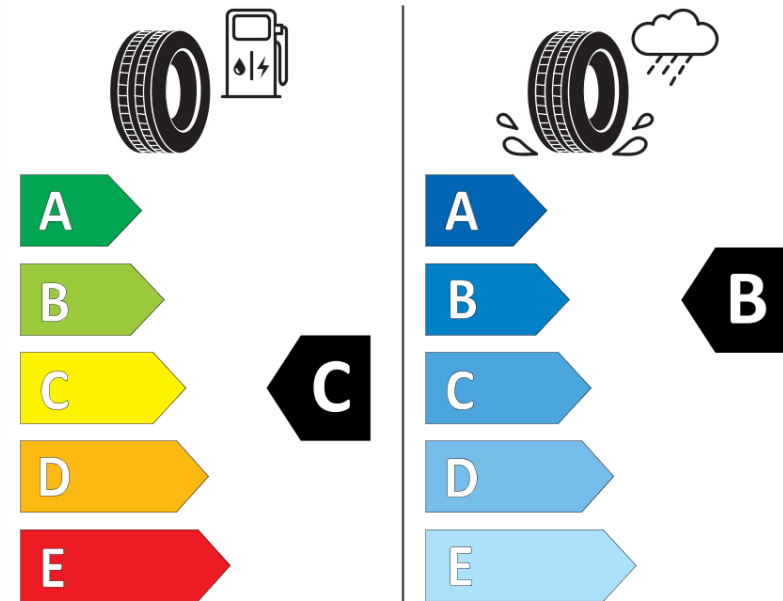

Product Information Sheet

Delegated Regulation (EU) 2020/740

Supplier name or trademark	MICHELIN
Commercial name or trade designation	PILOT ALPIN 5
Tyre type identifier	482284
Tyre size designation	275/35R21
Load-capacity index	103
Speed category symbol	V
Fuel efficiency class	C
Wet grip class	B
External rolling noise class	B
External rolling noise value	71 dB
Severe snow tyre	Yes
Ice tyre	No
Date of start of production	03/19
Date of end of production	
Load version	XL
Additional information	275/35 R21 103V XL TL PILOT ALPIN 5 MI

ENERG

MICHELIN

482284

275/35R21 103 V

C1

2020/740