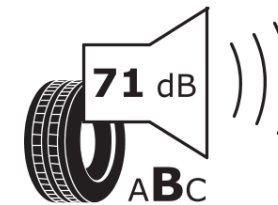

Product Information Sheet

Delegated Regulation (EU) 2020/740

Supplier name or trademark	MICHELIN
Commercial name or trade designation	PILOT ALPIN 5
Tyre type identifier	482284
Tyre size designation	275/35R21
Load-capacity index	103
Speed category symbol	V
Fuel efficiency class	C
Wet grip class	B
External rolling noise class	B
External rolling noise value	71 dB
Severe snow tyre	Yes
Ice tyre	No
Date of start of production	03/19
Date of end of production	
Load version	XL
Additional information	275/35 R21 103V XL TL PILOT ALPIN 5 MI

ENERG

MICHELIN

482284

275/35R21 103 V

C1

2020/740