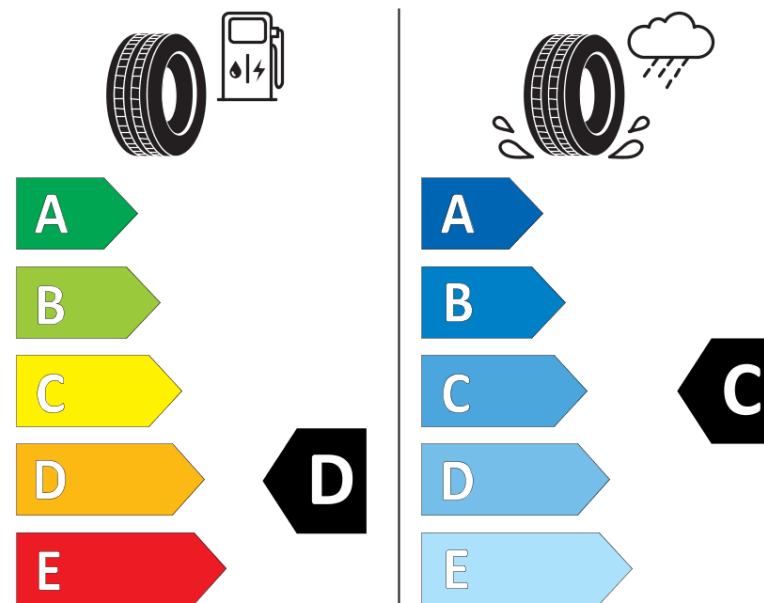

Product Information Sheet

Delegated Regulation (EU) 2020/740

Supplier name or trademark	STRIAL
Commercial name or trade designation	ICE
Tyre type identifier	483791
Tyre size designation	195/60R15
Load-capacity index	92
Speed category symbol	T
Fuel efficiency class	D
Wet grip class	C
External rolling noise class	B
External rolling noise value	72 dB
Severe snow tyre	Yes
Ice tyre	No
Date of start of production	30/18
Date of end of production	
Load version	XL
Additional information	195/60 R15 92T XL TL ICE S4

ENERG

STRIAL

483791

195/60R15 92 T

C1

2020/740