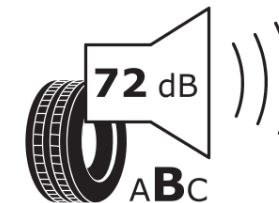

ENERG

MICHELIN

486040

235/40R19 96 Y XL

C1