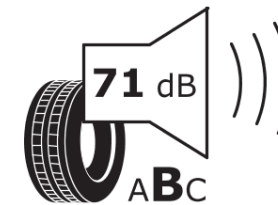

ENERG

MICHELIN

486132

225/45R18 95 Y XL

C1