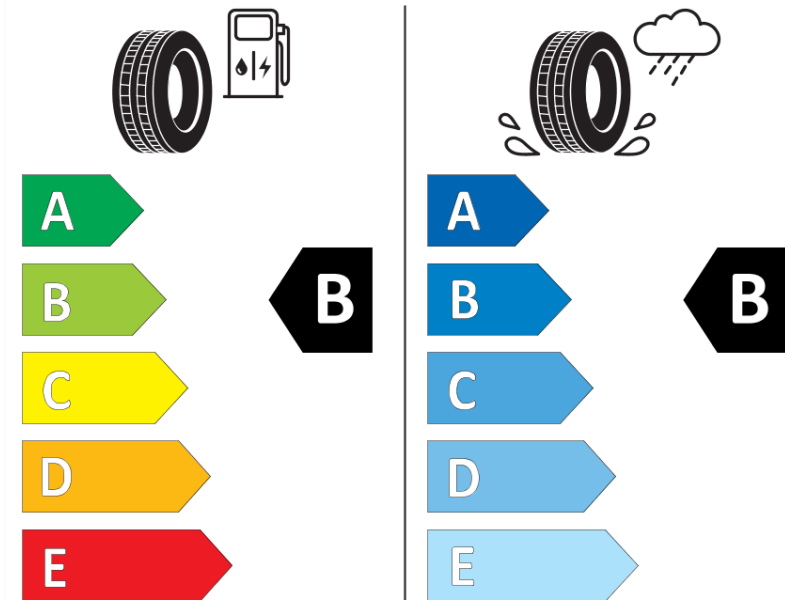

Product Information Sheet

Delegated Regulation (EU) 2020/740

Supplier name or trademark	MICHELIN
Commercial name or trade designation	CROSSCLIMATE 2 S1
Tyre type identifier	486132
Tyre size designation	225/45R18
Load-capacity index	95
Speed category symbol	Y
Fuel efficiency class	B
Wet grip class	B
External rolling noise class	B
External rolling noise value	71 dB
Severe snow tyre	Yes
Ice tyre	No
Date of start of production	39/20
Date of end of production	
Load version	XL
Additional information	225/45 R18 95Y XL TL CROSSCLIMATE 2 S1 MI

ENERG

MICHELIN

486132

225/45R18 95 Y XL

C1

2020/740