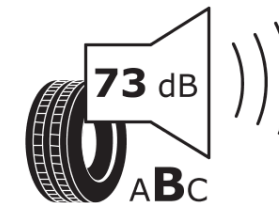

ENERG

MICHELIN

486777

325/30ZR21 (108Y) XL

C1