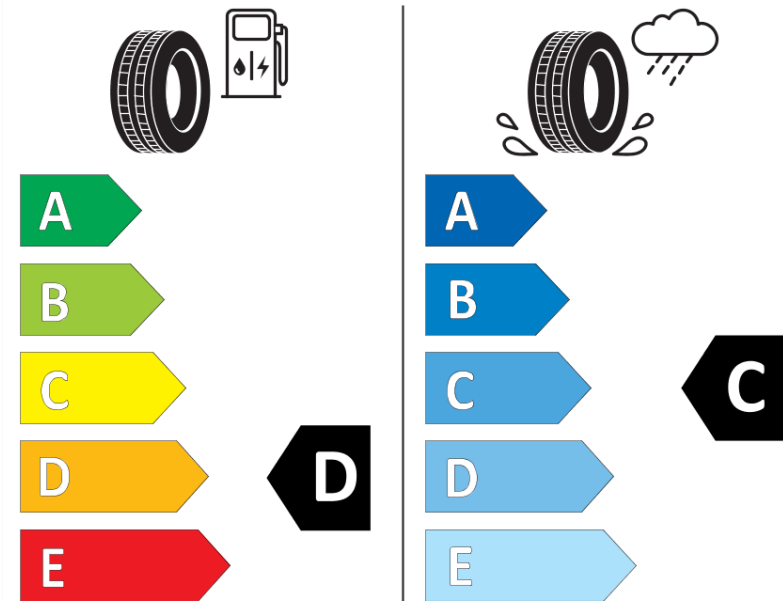

Product Information Sheet

Delegated Regulation (EU) 2020/740

Supplier name or trademark	MICHELIN
Commercial name or trade designation	PILOT SPORT CUP 2 CNT
Tyre type identifier	486777
Tyre size designation	325/30ZR21
Load-capacity index	108
Speed category symbol	(Y)
Fuel efficiency class	D
Wet grip class	C
External rolling noise class	B
External rolling noise value	73 dB
Severe snow tyre	No
Ice tyre	No
Date of start of production	49/17
Date of end of production	
Load version	XL
Additional information	325/30 ZR21 (108Y) XL PILOT SPORT CUP 2 CONNECT MI

ENERG

MICHELIN

486777

325/30ZR21 (108Y) XL

C1