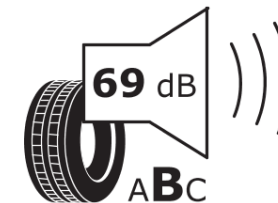

Product Information Sheet

Delegated Regulation (EU) 2020/740

Supplier name or trademark	TAURUS
Commercial name or trade designation	ALL SEASON
Tyre type identifier	488688
Tyre size designation	185/60R15
Load-capacity index	88
Speed category symbol	H
Fuel efficiency class	D
Wet grip class	C
External rolling noise class	B
External rolling noise value	69 dB
Severe snow tyre	Yes
Ice tyre	No
Date of start of production	25/20
Date of end of production	
Load version	XL
Additional information	185/60 R15 88H XL TL ALL SEASON TA

ENERG

TAURUS

488688

185/60R15 88 H XL

C1

2020/740