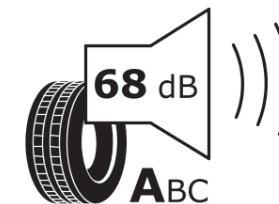

Product Information Sheet

Delegated Regulation (EU) 2020/740

Supplier name or trademark	MICHELIN
Commercial name or trade designation	PRIMACY 4 *
Tyre type identifier	488689
Tyre size designation	195/55R16
Load-capacity index	87
Speed category symbol	W
Fuel efficiency class	A
Wet grip class	B
External rolling noise class	A
External rolling noise value	68 dB
Severe snow tyre	No
Ice tyre	No
Date of start of production	26/17
Date of end of production	
Load version	SL
Additional information	195/55 R16 87W TL PRIMACY 4 * MI

ENERG

MICHELIN

488689

195/55R16 87 W

C1

2020/740