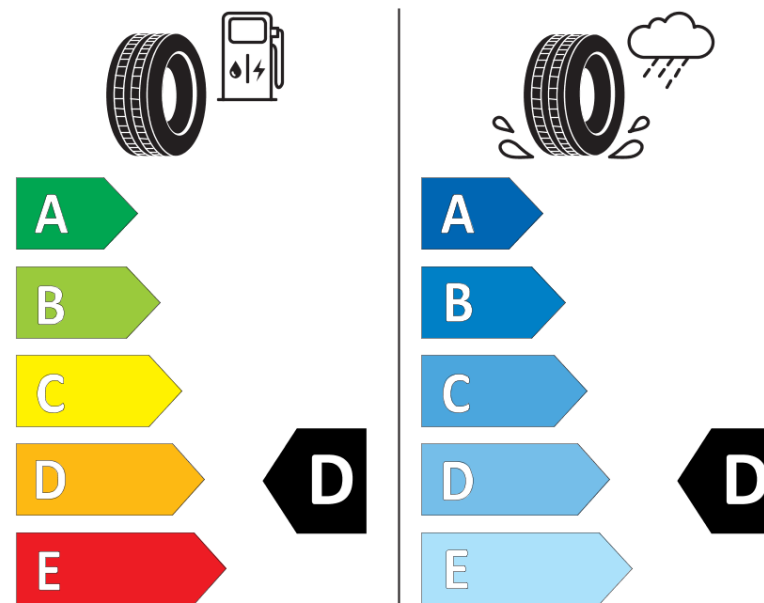

Product Information Sheet

Delegated Regulation (EU) 2020/740

Supplier name or trademark	KORMORAN
Commercial name or trade designation	ROAD-TERRAIN
Tyre type identifier	488747
Tyre size designation	235/75R15
Load-capacity index	109
Speed category symbol	T
Fuel efficiency class	D
Wet grip class	D
External rolling noise class	B
External rolling noise value	72 dB
Severe snow tyre	No
Ice tyre	No
Date of start of production	36/18
Date of end of production	
Load version	XL
Additional information	235/75 R15 109T XL TL ROAD-TERRAIN KO

ENERG

KORMORAN

488747

235/75R15 109 T

C1