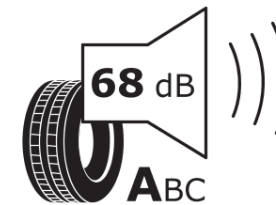

## Product Information Sheet

Delegated Regulation (EU) 2020/740

Supplier name or trademark	<b>MICHELIN</b>
Commercial name or trade designation	<b>PRIMACY 4</b>
Tyre type identifier	<b>488916</b>
Tyre size designation	<b>205/60R16</b>
Load-capacity index	<b>92</b>
Speed category symbol	<b>V</b>
Fuel efficiency class	<b>C</b>
Wet grip class	<b>A</b>
External rolling noise class	<b>A</b>
External rolling noise value	<b>68 dB</b>
Severe snow tyre	<b>No</b>
Ice tyre	<b>No</b>
Date of start of production	<b>37/17</b>
Date of end of production	
Load version	<b>SL</b>
Additional information	<b>205/60 R16 92V TL PRIMACY 4 MI</b>

# ENERG

**MICHELIN**

488916

205/60R16 92 V

C1

2020/740