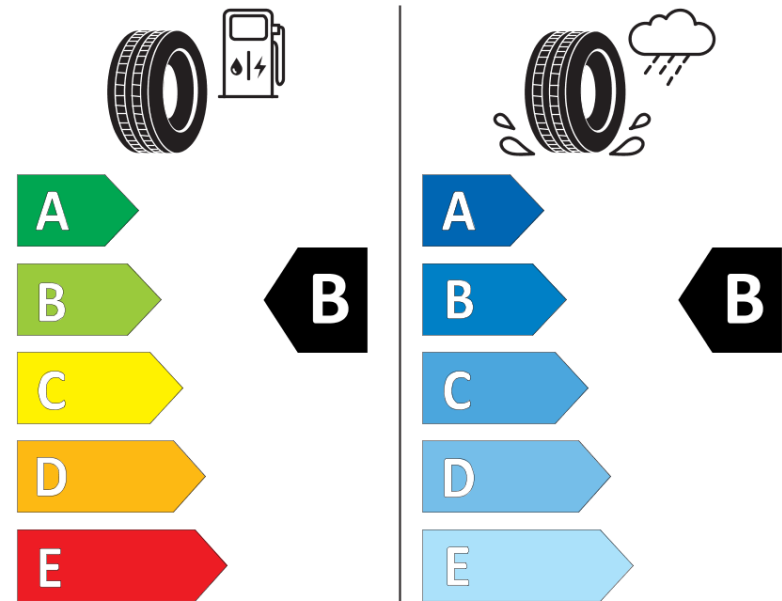

## Product Information Sheet

Delegated Regulation (EU) 2020/740

Supplier name or trademark	<b>MICHELIN</b>
Commercial name or trade designation	<b>CROSSCLIMATE 2</b>
Tyre type identifier	<b>489065</b>
Tyre size designation	<b>195/60R18</b>
Load-capacity index	<b>96</b>
Speed category symbol	<b>H</b>
Fuel efficiency class	<b>B</b>
Wet grip class	<b>B</b>
External rolling noise class	<b>A</b>
External rolling noise value	<b>69 dB</b>
Severe snow tyre	<b>Yes</b>
Ice tyre	<b>No</b>
Date of start of production	<b>48/20</b>
Date of end of production	
Load version	<b>XL</b>
Additional information	<b>195/60 R18 96H XL TL CROSSCLIMATE 2 MI</b>

# ENERG

**MICHELIN**

489065

195/60R18 96 H XL

C1

2020/740