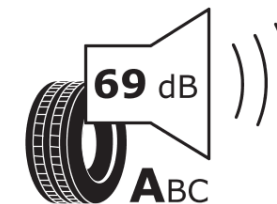

ENERGY

MICHELIN

490232

225/55R19 103 V XL

C1