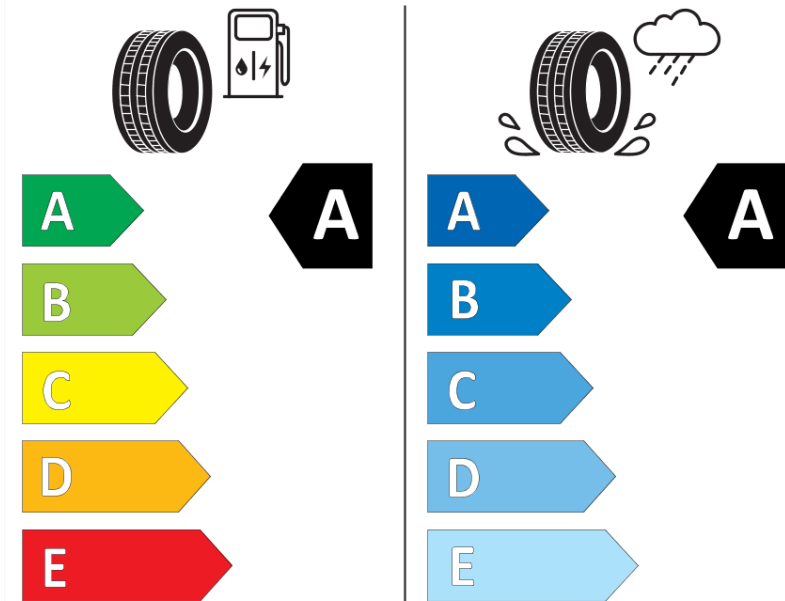

Product Information Sheet

Delegated Regulation (EU) 2020/740

Supplier name or trademark	MICHELIN
Commercial name or trade designation	PRIMACY 4 AO2
Tyre type identifier	491800
Tyre size designation	225/55R18
Load-capacity index	102
Speed category symbol	Y
Fuel efficiency class	A
Wet grip class	A
External rolling noise class	A
External rolling noise value	68 dB
Severe snow tyre	No
Ice tyre	No
Date of start of production	22/18
Date of end of production	
Load version	XL
Additional information	225/55 R18 102Y XL TL PRIMACY 4 AO2 MI

ENERG

MICHELIN

491800

225/55R18 102 Y

C1

2020/740