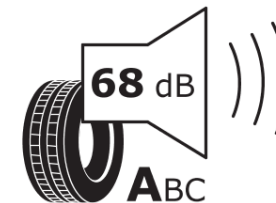

ENERG

MICHELIN

491800

225/55R18 102 Y

C1