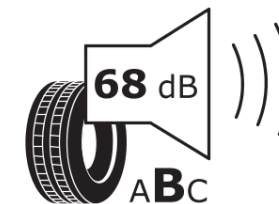

Product Information Sheet

Delegated Regulation (EU) 2020/740

Supplier name or trademark	STRIAL
Commercial name or trade designation	TOURING
Tyre type identifier	493639
Tyre size designation	185/70R14
Load-capacity index	88
Speed category symbol	T
Fuel efficiency class	D
Wet grip class	C
External rolling noise class	B
External rolling noise value	68 dB
Severe snow tyre	No
Ice tyre	No
Date of start of production	38/16
Date of end of production	
Load version	SL
Additional information	185/70 R14 88T TL TOURING S4

ENERG

STRIAL

493639

185/70R14 88 T

C1

2020/740