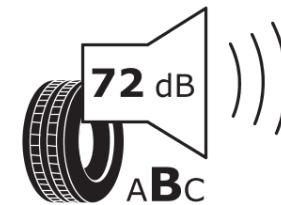

Product Information Sheet

Delegated Regulation (EU) 2020/740

Supplier name or trademark	MICHELIN
Commercial name or trade designation	PILOT SPORT 4 S MO1
Tyre type identifier	494554
Tyre size designation	265/35ZR19
Load-capacity index	98
Speed category symbol	(Y)
Fuel efficiency class	C
Wet grip class	A
External rolling noise class	B
External rolling noise value	72 dB
Severe snow tyre	No
Ice tyre	No
Date of start of production	45/19
Date of end of production	
Load version	XL
Additional information	265/35ZR19 (98Y) XL TL PILOT SPORT 4 S MO1 MI

ENERG

MICHELIN

494554

265/35ZR19 (98Y) XL

C1

2020/740