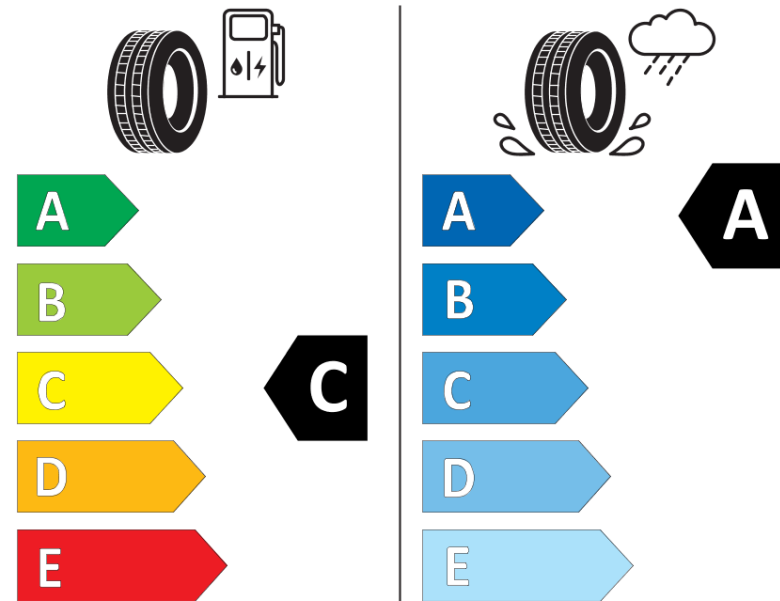

Product Information Sheet

Delegated Regulation (EU) 2020/740

Supplier name or trademark	MICHELIN
Commercial name or trade designation	PILOT SPORT 4 S MO1
Tyre type identifier	494554
Tyre size designation	265/35ZR19
Load-capacity index	98
Speed category symbol	(Y)
Fuel efficiency class	C
Wet grip class	A
External rolling noise class	B
External rolling noise value	72 dB
Severe snow tyre	No
Ice tyre	No
Date of start of production	45/19
Date of end of production	
Load version	XL
Additional information	265/35ZR19 (98Y) XL TL PILOT SPORT 4 S MO1 MI

ENERG

MICHELIN

494554

265/35ZR19 (98Y) XL

C1