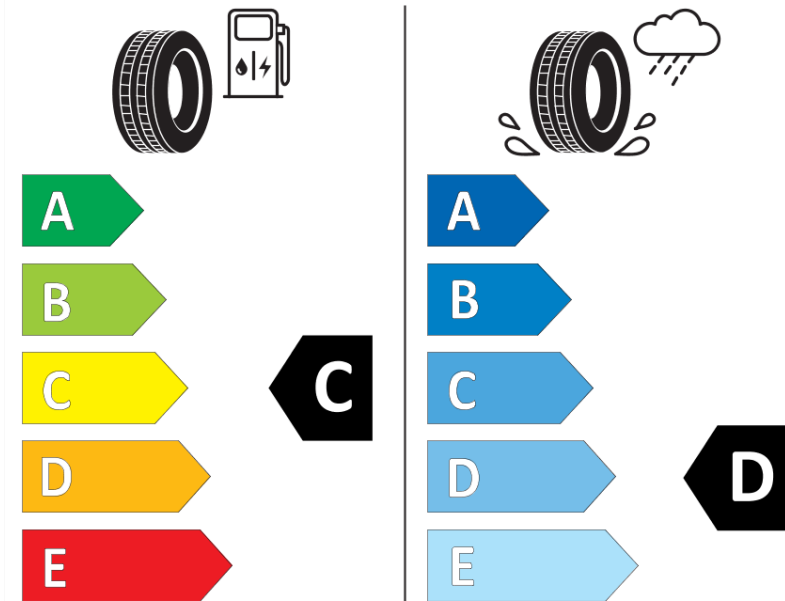

## Product Information Sheet

Delegated Regulation (EU) 2020/740

Supplier name or trademark	TAURUS
Commercial name or trade designation	ALL SEASON SUV
Tyre type identifier	494612
Tyre size designation	235/55R19
Load-capacity index	105
Speed category symbol	W
Fuel efficiency class	C
Wet grip class	D
External rolling noise class	A
External rolling noise value	68 dB
Severe snow tyre	Yes
Ice tyre	No
Date of start of production	22/19
Date of end of production	
Load version	XL
Additional information	235/55 R19 105W XL TL ALL SEASON SUV TA

# ENERG

TAURUS

494612

235/55R19 105 W XL

C1

2020/740