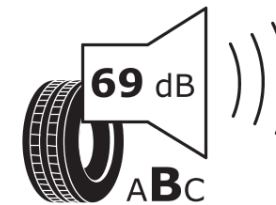

Product Information Sheet

Delegated Regulation (EU) 2020/740

Supplier name or trademark	MICHELIN
Commercial name or trade designation	E PRIMACY
Tyre type identifier	494954
Tyre size designation	225/45R17
Load-capacity index	91
Speed category symbol	W
Fuel efficiency class	A
Wet grip class	B
External rolling noise class	B
External rolling noise value	69 dB
Severe snow tyre	No
Ice tyre	No
Date of start of production	48/19
Date of end of production	
Load version	SL
Additional information	225/45 R17 91W TL E PRIMACY MI

ENERG

MICHELIN

494954

225/45R17 91 W

C1

2020/740