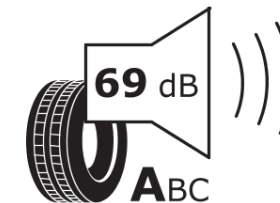

ENERG

MICHELIN

494976

195/65R15 91 T

C1