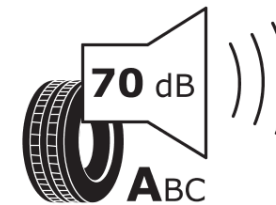

ENERG

MICHELIN

495268

265/40ZR18 (101Y) XL

C1