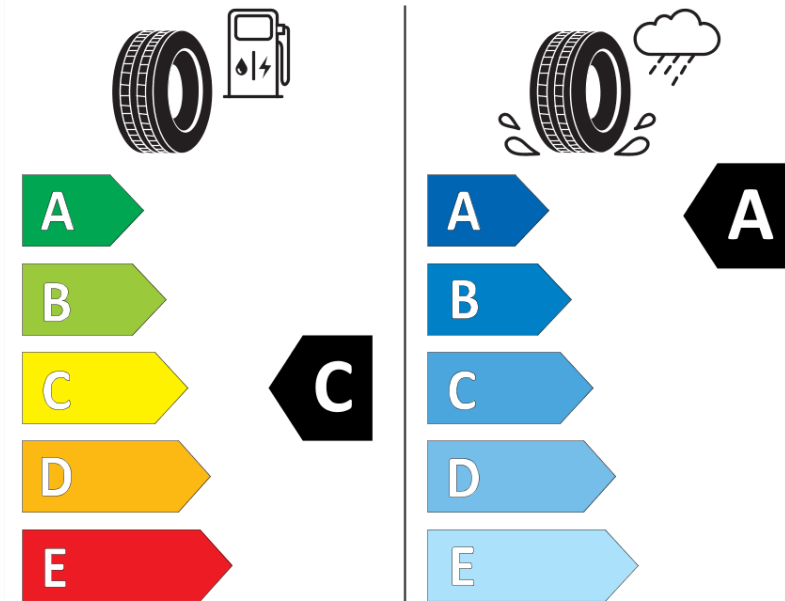

Product Information Sheet

Delegated Regulation (EU) 2020/740

Supplier name or trademark	MICHELIN
Commercial name or trade designation	PILOT SPORT 4 SUV
Tyre type identifier	495298
Tyre size designation	235/65R17
Load-capacity index	108
Speed category symbol	V
Fuel efficiency class	C
Wet grip class	A
External rolling noise class	B
External rolling noise value	72 dB
Severe snow tyre	No
Ice tyre	No
Date of start of production	45/17
Date of end of production	
Load version	XL
Additional information	235/65 R17 108V XL TL PILOT SPORT 4 SUV MI

ENERG

MICHELIN

495298

235/65R17 108 V

C1

2020/740