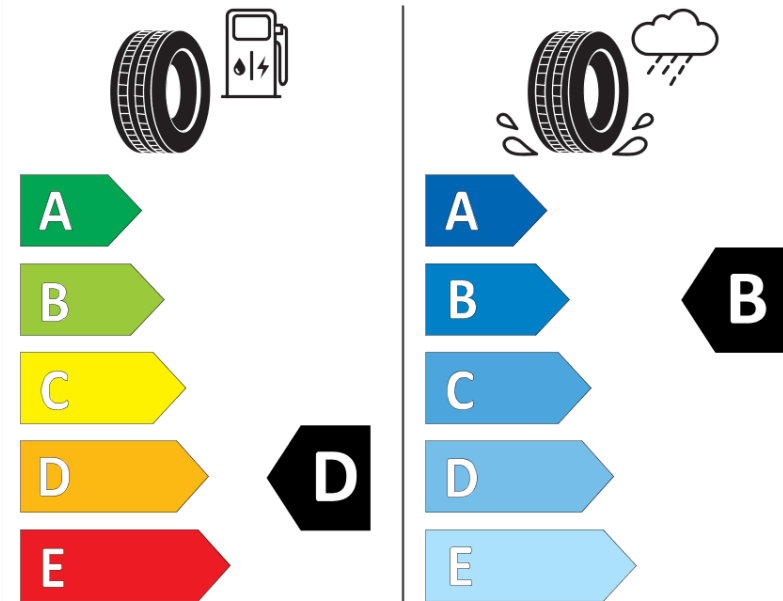

Product Information Sheet

Delegated Regulation (EU) 2020/740

Supplier name or trademark	MICHELIN
Commercial name or trade designation	PILOT SUPER SPORT *
Tyre type identifier	495456
Tyre size designation	255/35ZR19
Load-capacity index	96
Speed category symbol	(Y)
Fuel efficiency class	D
Wet grip class	B
External rolling noise class	B
External rolling noise value	72 dB
Severe snow tyre	No
Ice tyre	No
Date of start of production	29/15
Date of end of production	
Load version	XL
Additional information	255/35 ZR19 (96Y) EXTRA LOAD TL PILOT SUPER SPORT * MI

ENERG

MICHELIN

495456

255/35ZR19 (96Y) XL

C1