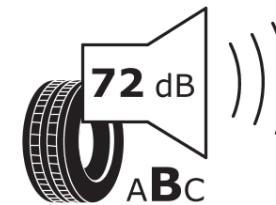

ENERG

MICHELIN

495456

255/35ZR19 (96Y) XL

C1