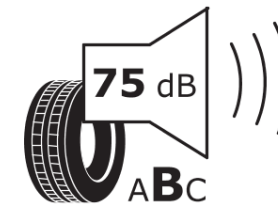

## Product Information Sheet

Delegated Regulation (EU) 2020/740

Supplier name or trademark	TAURUS
Commercial name or trade designation	SUV ICE
Tyre type identifier	496538
Tyre size designation	285/60R18
Load-capacity index	120
Speed category symbol	T
Fuel efficiency class	C
Wet grip class	C
External rolling noise class	B
External rolling noise value	75 dB
Severe snow tyre	Yes
Ice tyre	No
Date of start of production	41/18
Date of end of production	
Load version	XL
Additional information	285/60 R18 120T XL TL SUV ICE TA

# ENERG

TAURUS

496538

285/60R18 120 T

C1

2020/740