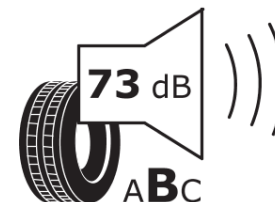

ENERG

ORIUM

496642

255/55R19 111 V

C1