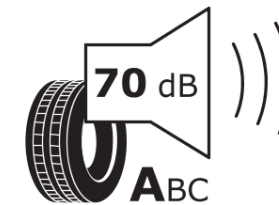

Product Information Sheet

Delegated Regulation (EU) 2020/740

Supplier name or trademark	MICHELIN
Commercial name or trade designation	PRIMACY 5
Tyre type identifier	496749
Tyre size designation	275/45R21
Load-capacity index	110
Speed category symbol	W
Fuel efficiency class	B
Wet grip class	A
External rolling noise class	A
External rolling noise value	70 dB
Severe snow tyre	No
Ice tyre	No
Date of start of production	41/25
Date of end of production	
Load version	XL
Additional information	275/45R21 110W XL PRIMACY 5

ENERG

MICHELIN

496749

275/45R21 110 W XL

C1

2020/740