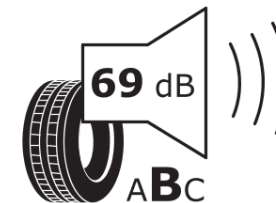

## Product Information Sheet

Delegated Regulation (EU) 2020/740

Supplier name or trademark	<b>MICHELIN</b>
Commercial name or trade designation	<b>PRIMACY 4</b>
Tyre type identifier	<b>497028</b>
Tyre size designation	<b>195/50R15</b>
Load-capacity index	<b>82</b>
Speed category symbol	<b>V</b>
Fuel efficiency class	<b>C</b>
Wet grip class	<b>A</b>
External rolling noise class	<b>B</b>
External rolling noise value	<b>69 dB</b>
Severe snow tyre	<b>No</b>
Ice tyre	<b>No</b>
Date of start of production	<b>12/17</b>
Date of end of production	
Load version	<b>SL</b>
Additional information	<b>195/50 R15 82V TL PRIMACY 4 MI</b>

# ENERG

**MICHELIN**

497028

195/50R15 82 V

C1

2020/740