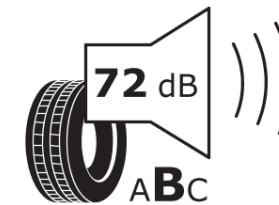

## Product Information Sheet

Delegated Regulation (EU) 2020/740

Supplier name or trademark	<b>MICHELIN</b>
Commercial name or trade designation	<b>PILOT SPORT 5 ENERGY</b>
Tyre type identifier	<b>497029</b>
Tyre size designation	<b>225/45R19</b>
Load-capacity index	<b>96</b>
Speed category symbol	<b>H</b>
Fuel efficiency class	<b>B</b>
Wet grip class	<b>A</b>
External rolling noise class	<b>B</b>
External rolling noise value	<b>72 dB</b>
Severe snow tyre	<b>No</b>
Ice tyre	<b>No</b>
Date of start of production	<b>38/24</b>
Date of end of production	
Load version	<b>XL</b>
Additional information	<b>225/45R19 96H XL PILOT SPORT 5 ENERGY ACOUSTIC MI</b>

# ENERG

**MICHELIN**

497029

225/45R19 96 H XL

C1

2020/740